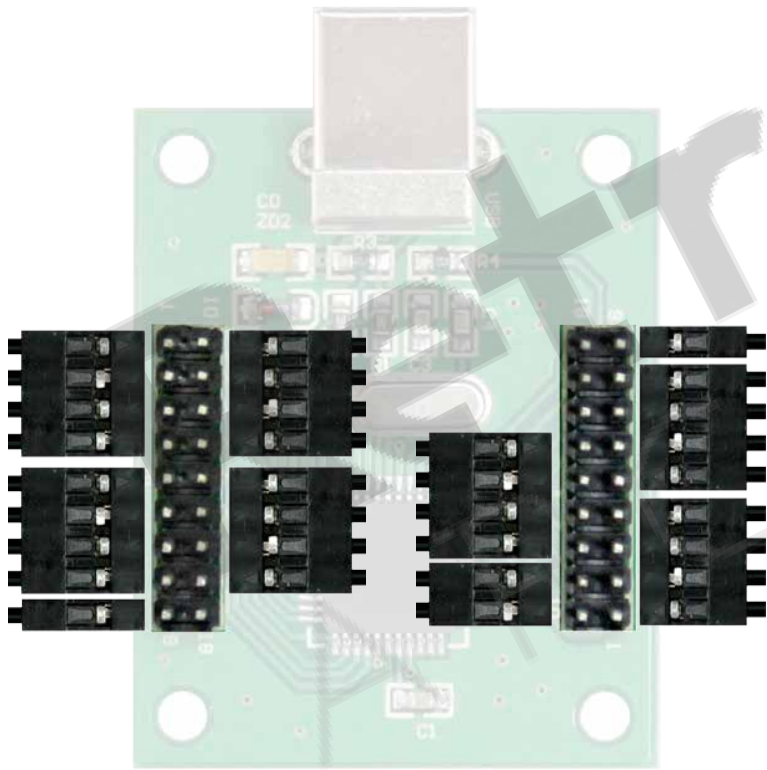

Retro
Active
Arcade

Xin-Mo USB 2 Controller Wire Map

PLAYER 2 (P1)			PLAYER 1 (P0)					
RIGHT	1	10	BUTTON 1 / □	NONE	18	9	GROUND	
LEFT	2	11	BUTTON 2 / X	5V	17	8	BUTTON 8 / R2	
DOWN	3	12	BUTTON 3 / O	GROUND	16	7	BUTTON 7 / L2	
UP	4	13	BUTTON 4 / Δ	UP	15	6	BUTTON 6 / R1	
START / BUTTON	9	14	BUTTON 5 / L1	DOWN	14	5	BUTTON 5 / L1	
SELECT / BUTTON	10	15	BUTTON 6 / R1	LEFT	13	4	BUTTON 4 / Δ	
L3 / BUTTON	11	16	BUTTON 7 / L2	RIGHT	12	3	BUTTON 3 / O	
R3 / BUTTON	12	17	BUTTON 8 / R2	SELECT / BUTTON	9	11	2	BUTTON 2 / X
GROUND	9	18	GROUND	START / BUTTON	10	10	1	BUTTON 1 / □