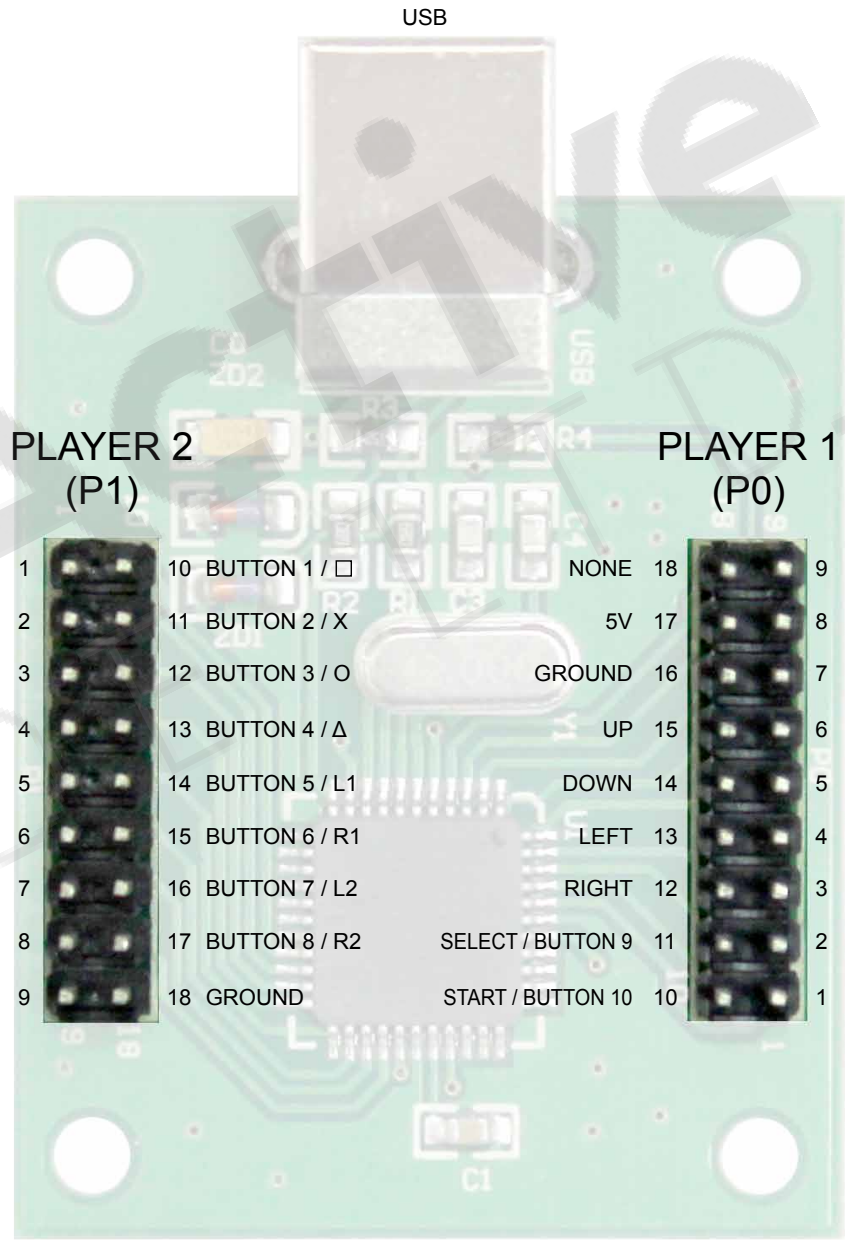

Retro
Active
Arcade

Xin-Mo USB 2 Controller Wire Map

PLAYER 2 (P1)			PLAYER 1 (P0)					
RIGHT	1	10	BUTTON 1 / □	NONE	18	9	GROUND	
LEFT	2	11	BUTTON 2 / X	5V	17	8	BUTTON 8 / R2	
DOWN	3	12	BUTTON 3 / O	GROUND	16	7	BUTTON 7 / L2	
UP	4	13	BUTTON 4 / Δ	UP	15	6	BUTTON 6 / R1	
START / BUTTON	9	14	BUTTON 5 / L1	DOWN	14	5	BUTTON 5 / L1	
SELECT / BUTTON	10	15	BUTTON 6 / R1	LEFT	13	4	BUTTON 4 / Δ	
L3 / BUTTON	11	16	BUTTON 7 / L2	RIGHT	12	3	BUTTON 3 / O	
R3 / BUTTON	12	17	BUTTON 8 / R2	SELECT / BUTTON	9	11	2	BUTTON 2 / X
GROUND	9	18	GROUND	START / BUTTON	10	10	1	BUTTON 1 / □