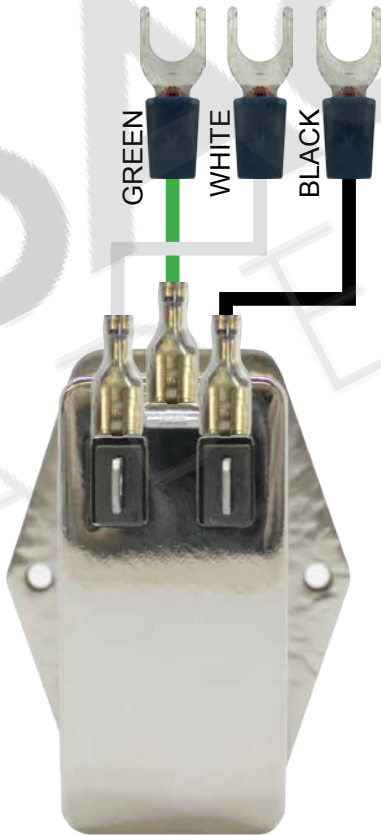

Switching Power Supply
Wiring Diagram
3 Tab Power Switch
JAMMA Harness

Optional 12V
LED Wiring Harness

120V
Power

Power Switch

Back View

Check switch on bottom
of power supply before
turning on!

110V for North American
power outlets

Retro Active Arcade

3 Tab Power Switch Wiring Diagram

Specs:
125V 6A

115/250VAC 6A 50/60Hz 25/085/21

120V Power

Power Switch

Back View