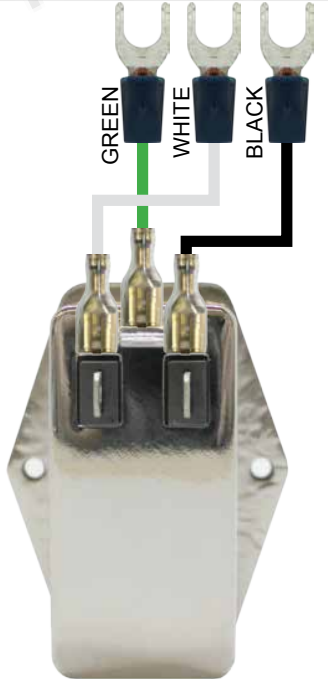

Switching Power Supply
Wiring Diagram
3 Tab Power Switch
JAMMA Harness

Optional 12V
LED Wiring Harness

120V
Power

Power Switch

Back View

Check switch on bottom
of power supply before
turning on!

110V for North American
power outlets

Retro Active Arcade

3 Tab Power Switch Wiring Diagram

Specs:
125V 6A

115/250VAC 6A 50/60Hz 25/085/21

120V Power

Power Switch

Back View