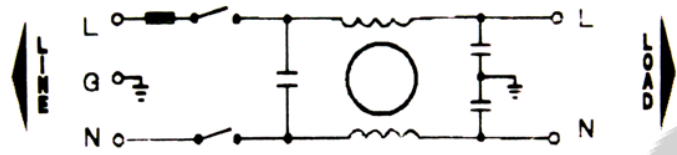

Switching Power Supply
Wiring Diagram
3 Tab Power Switch
JAMMA Harness

Optional 12V
LED Wiring Harness

120V
Power

Power Switch

Back View

Check switch on bottom
of power supply before
turning on!

110V for North American
power outlets

Retro Active Arcade

3 Tab Power Switch Wiring Diagram

Specs:
125V 6A

115/250VAC 6A 50/60Hz 25/085/21

120V Power

Power Switch

Back View