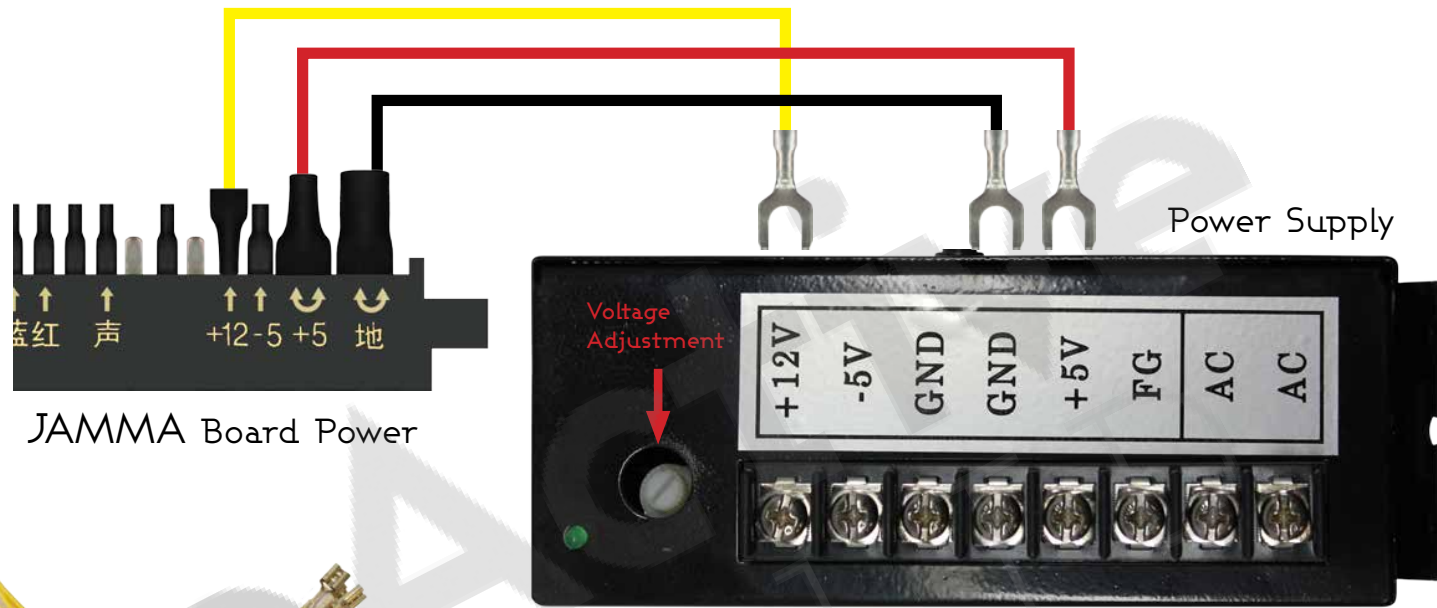

Switching Power Supply
Wiring Diagram
3 Tab Power Switch
JAMMA Harness

Optional 12V
LED Wiring Harness

120V
Power

Power Switch

Back View

Check switch on bottom
of power supply before
turning on!

110V for North American
power outlets

Retro Active Arcade

3 Tab Power Switch Wiring Diagram

Specs:
125V 6A

115/250VAC 6A 50/60Hz 25/085/21

120V Power

Power Switch

Back View