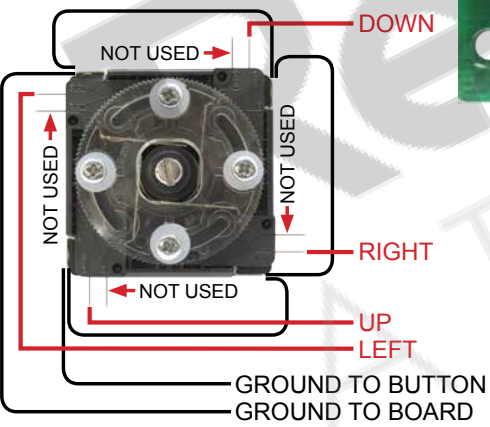

Retro Active Arcade

ULTIMARC
HPAC

4 Player Card Wiring Diagram

USB

NOT USED

CONNECT
GROUND

BUTTON WIRING

JOYSTICK WIRING