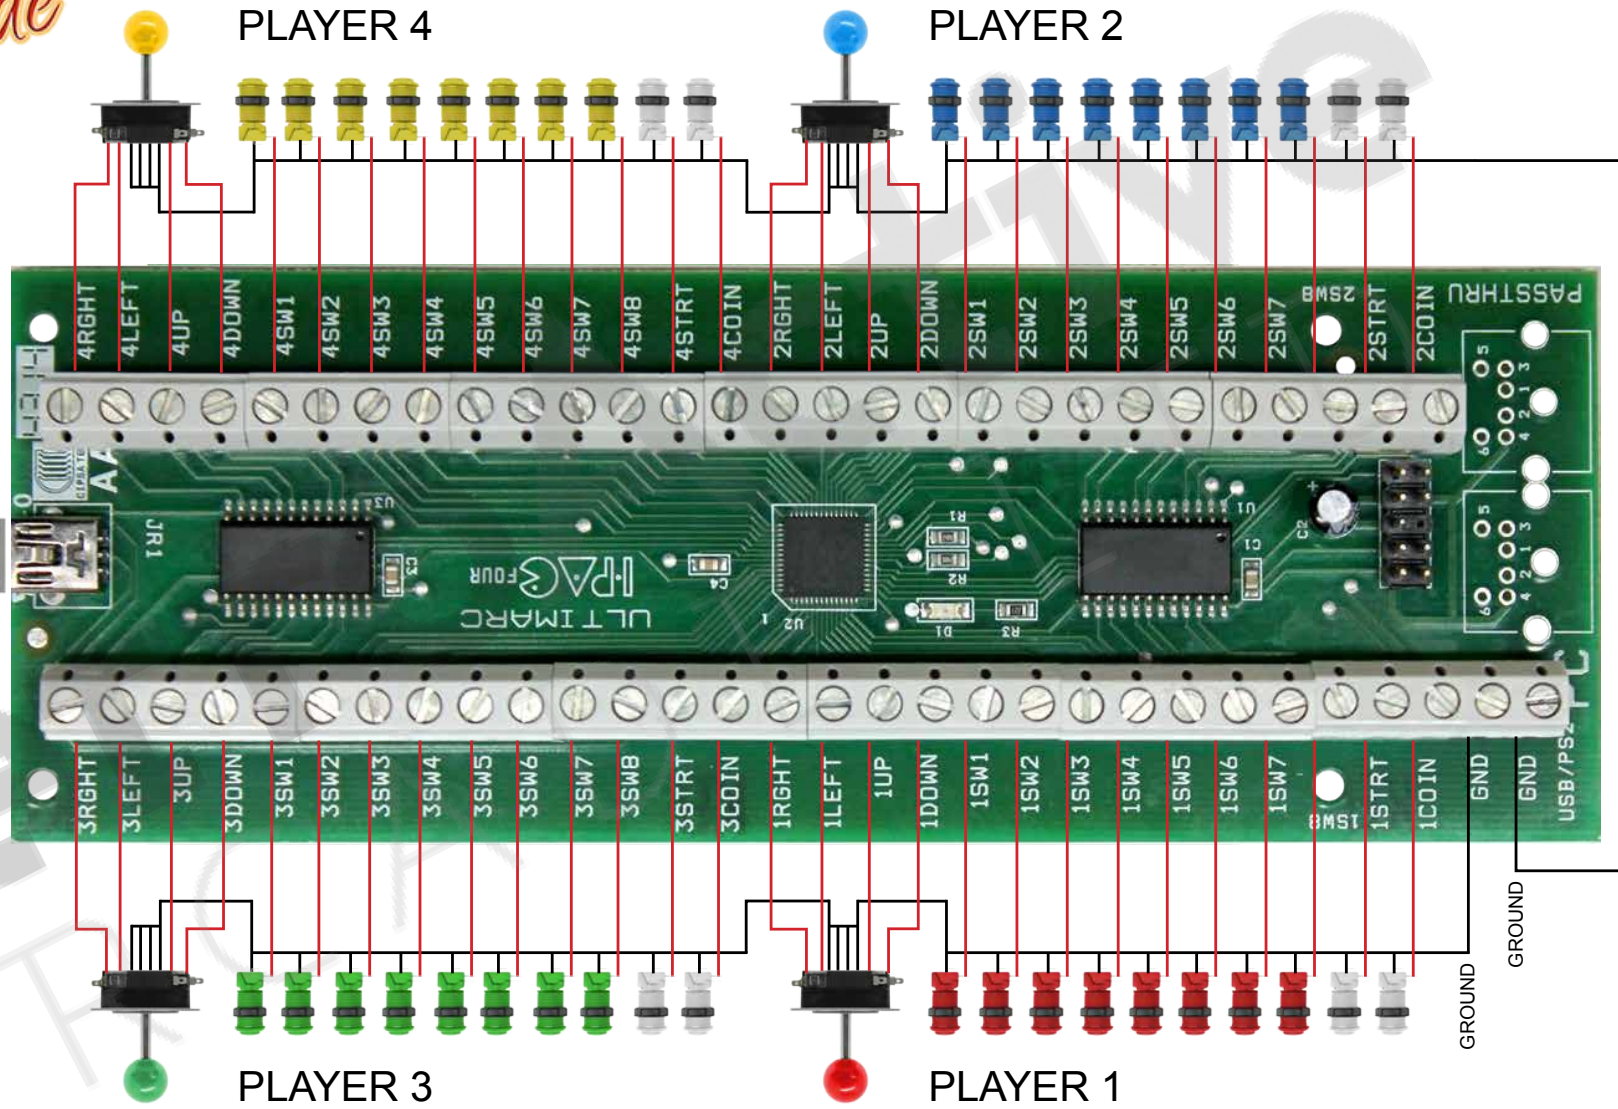

Retro Active Arcade

ULTIMARC
HPAC

4 Player Card Wiring Diagram

USB

NOT USED

CONNECT
GROUND

BUTTON WIRING

JOYSTICK WIRING