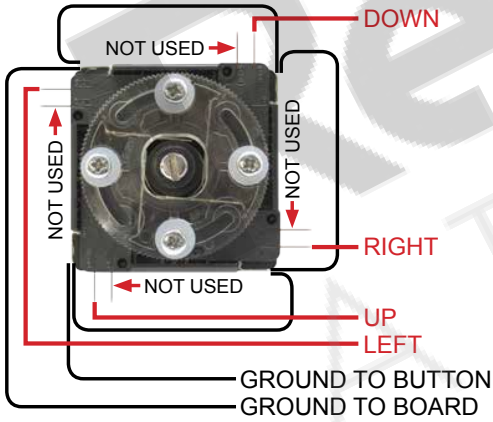

ULTIMARC I-PAC 2 Player Card Wiring Diagram

BUTTON WIRING

JOYSTICK WIRING

SPINNER