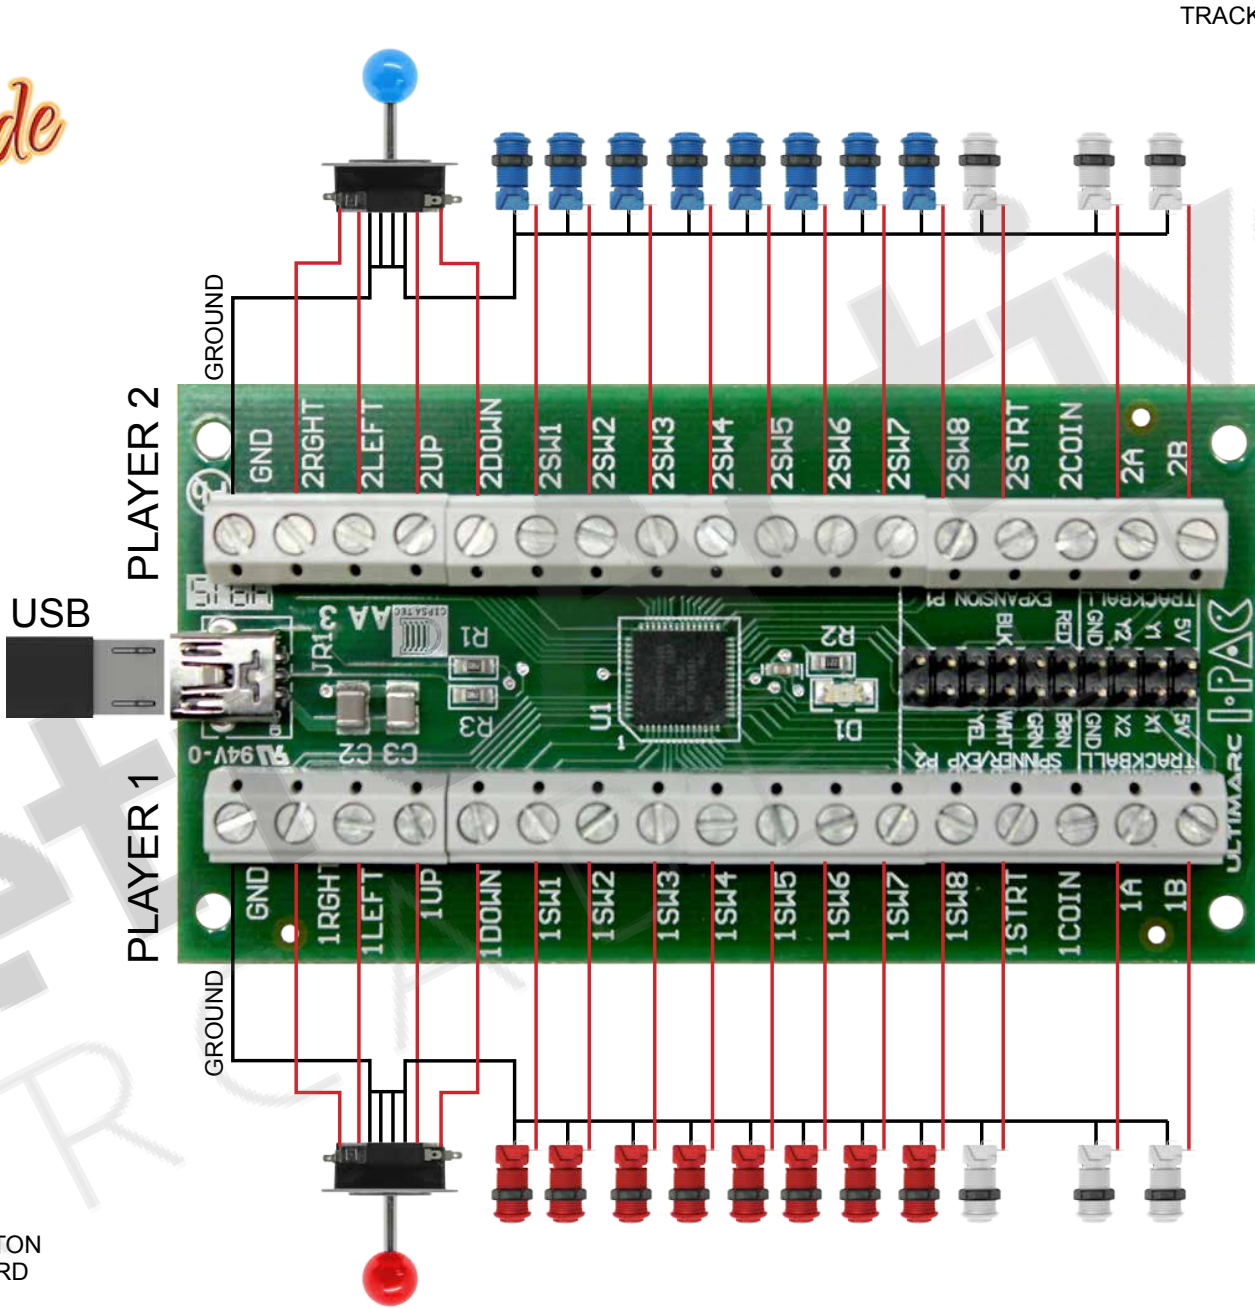

ULTIMARC I-PAC 2 Player Card Wiring Diagram

BUTTON WIRING

JOYSTICK WIRING

SPINNER