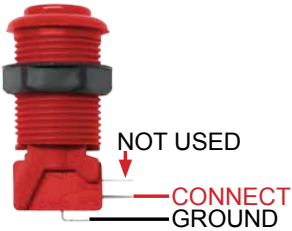

ULTIMARC I-PAC 2 Player Card Wiring Diagram

BUTTON WIRING

JOYSTICK WIRING

SPINNER